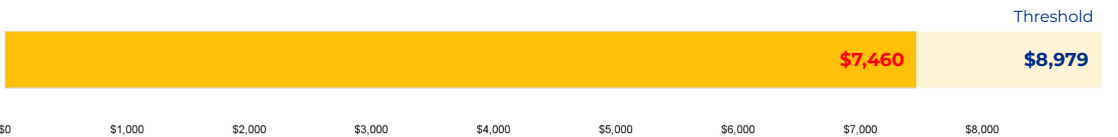

## PRIMARY CRITERIA #1: 2022-23 ENROLLMENT

2023 Enrollment  
**545**

Campus Type  
**MS**

Enrollment Threshold  
**450**

	2018	2019	2020	2021	2022	2023
<b>Total Enrollment:</b>	685	647	561	570	552	545

## PRIMARY CRITERIA #2: FACILITY COST PER PUPIL

Cost Per Pupil  
**\$7,460**