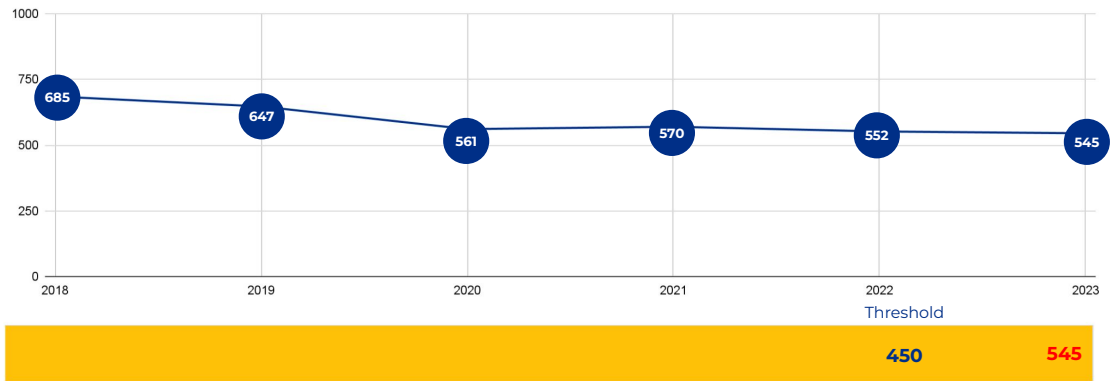

## SCHOOL OVERVIEW

<b>Location:</b>	3000 Tampico St San Antonio, TX 78207
<b>Grades:</b>	6-8
<b>Enrollment:</b>	545
<b>Poverty Index:</b>	74%
<b>Trustee/SMD:</b>	Torres - District 5
<b>HS Feeder Pattern:</b>	Lanier
<b>Recommendation:</b>	<ul style="list-style-type: none"> <li>No rightsizing-related actions make a significant impact on this school.</li> </ul>

## PRIMARY CRITERIA #1: 2022-23 ENROLLMENT

2023 Enrollment  
**545**

Campus Type  
**MS**

Enrollment Threshold  
**450**

	2018	2019	2020	2021	2022	2023
<b>Total Enrollment:</b>	685	647	561	570	552	545