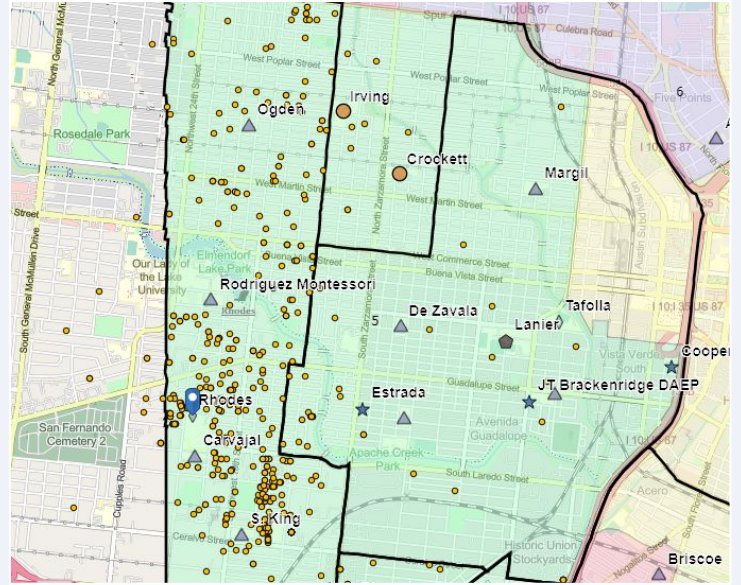

# Rhodes Middle School

## SCHOOL OVERVIEW

<b>Location:</b>	3000 Tampico St San Antonio, TX 78207
<b>Grades:</b>	6-8
<b>Enrollment:</b>	545
<b>Poverty Index:</b>	74%
<b>Trustee/SMD:</b>	Torres - District 5
<b>HS Feeder Pattern:</b>	Lanier
<b>Recommendation:</b>	<ul style="list-style-type: none"> <li>No rightsizing-related actions make a significant impact on this school.</li> </ul>