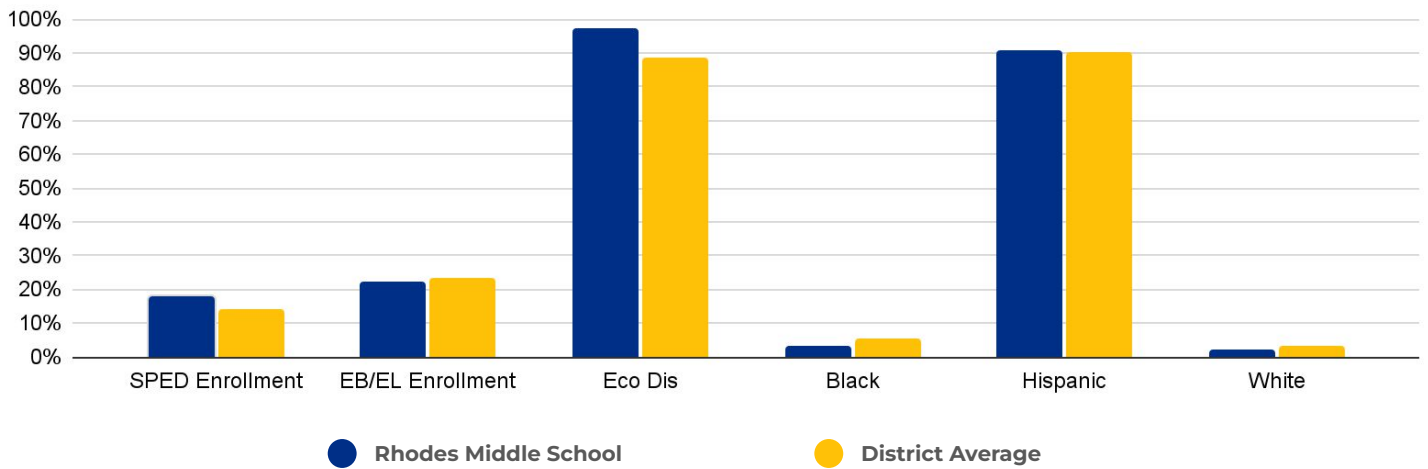

Rhodes Middle School

DEMOGRAPHICS