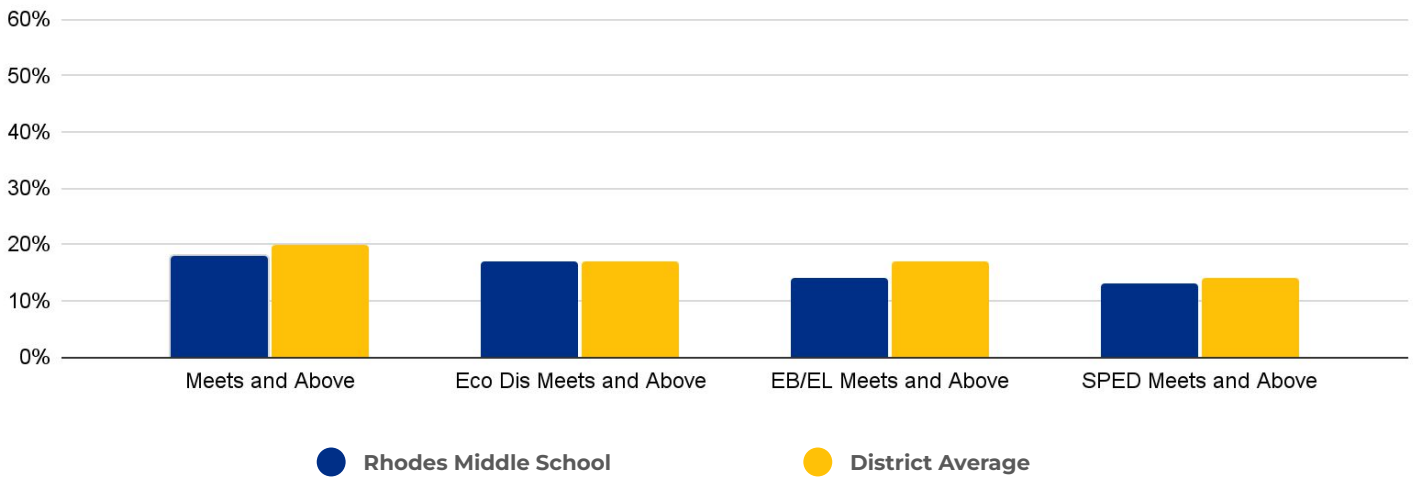

2022 ACADEMIC PERFORMANCE