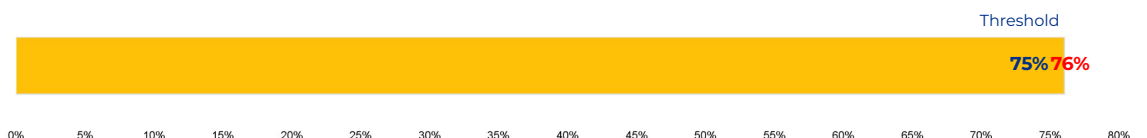

## PRIMARY CRITERIA #2: FACILITY COST PER PUPIL

Cost Per Pupil  
**\$7,460**

## PRIMARY CRITERIA #3: 2022-23 FACILITY USE

Functional Capacity  
**717**

Facility Usage  
**76%**